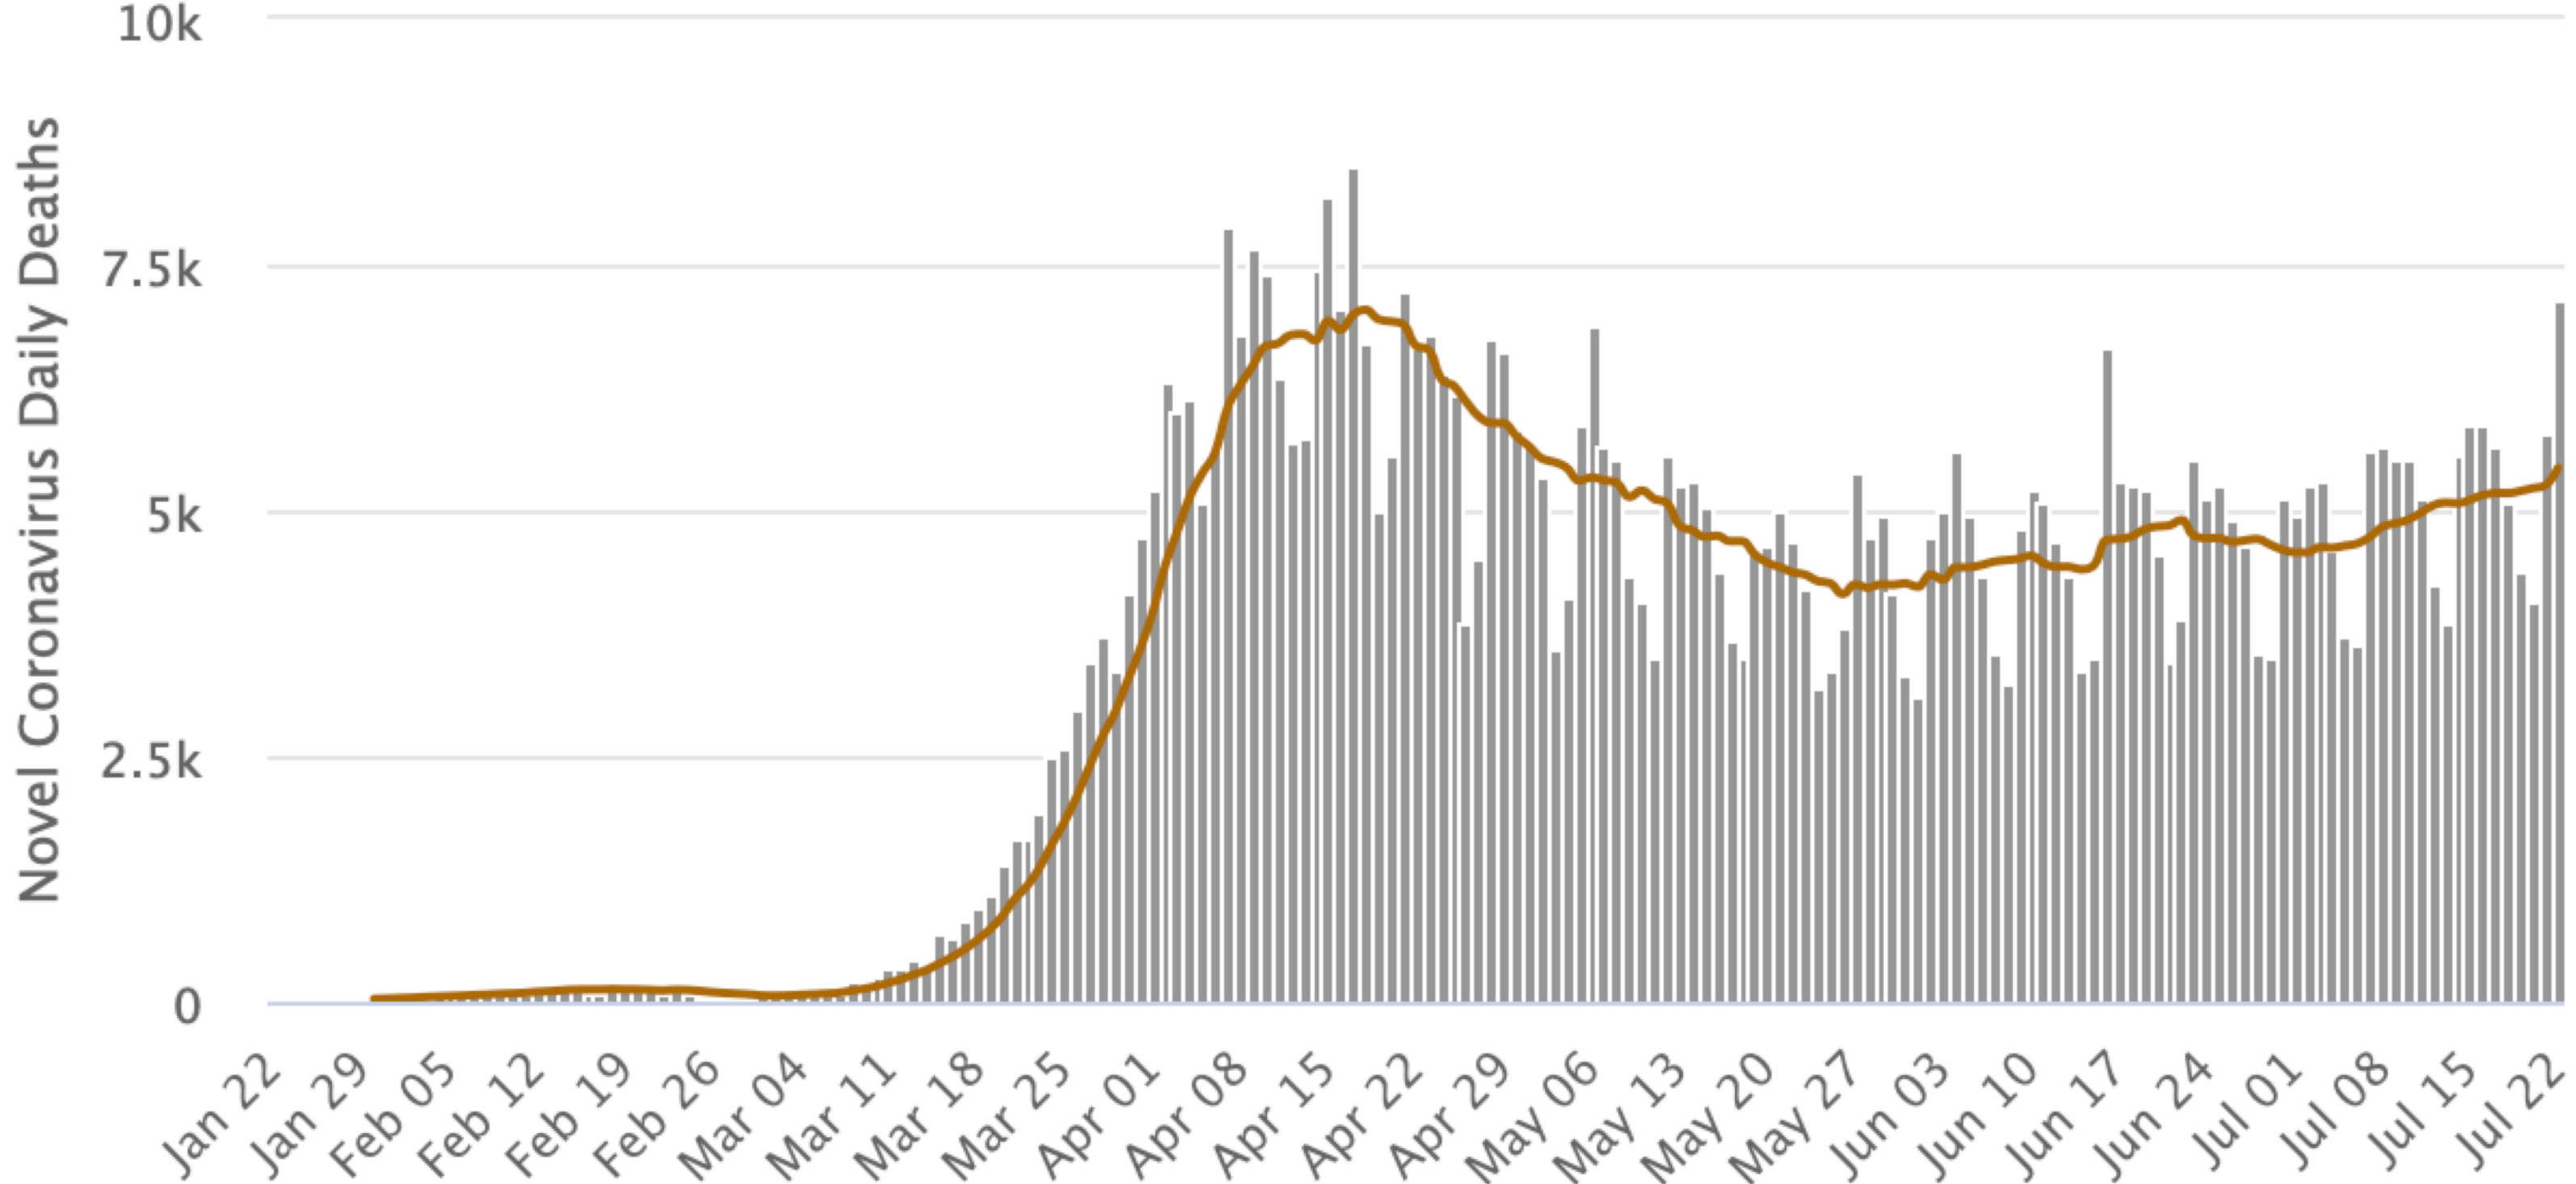

Daily Deaths

Daily Deaths

Deaths per Day
Data as of 0:00 GMT+0

- Daily Deaths
- 3-day moving average
- 7-day moving average